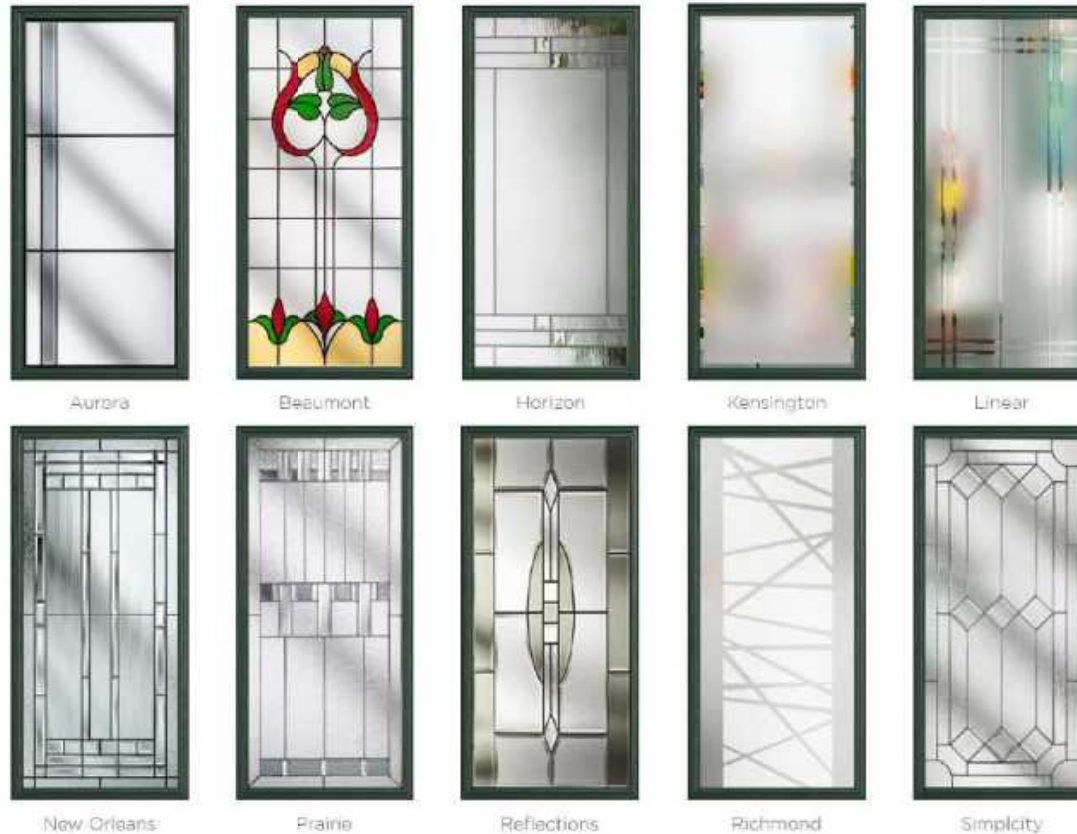

Beautifully Bright

The Walcot door offers a large and bright glazing panel, similar to the Hatton but giving space to include accessories such as a letterbox.

10 Decorative Glass Options

Walcot
Colour - Green
Glass - Reflections