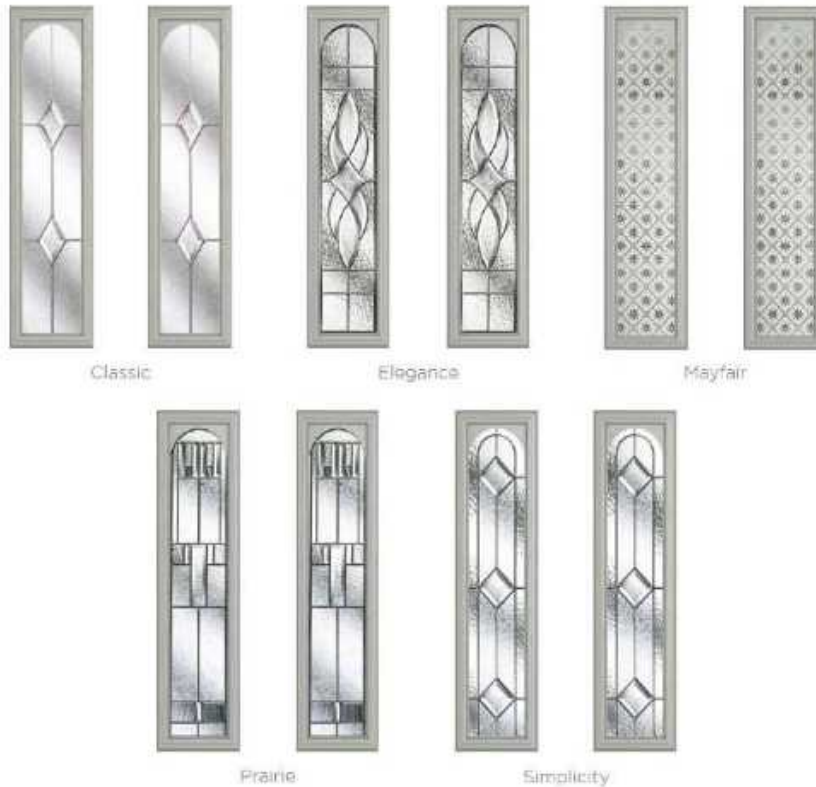

An Elegant Twist

Similar to the Whitmore but with an elegant twist, the Elmhurst offers a softer look with curved arch glazing.

5 Decorative Glass Options

Elmhurst
Colour - Agate Gray
Glass - Elegance

Learn more about these styles at compdoor.co.uk