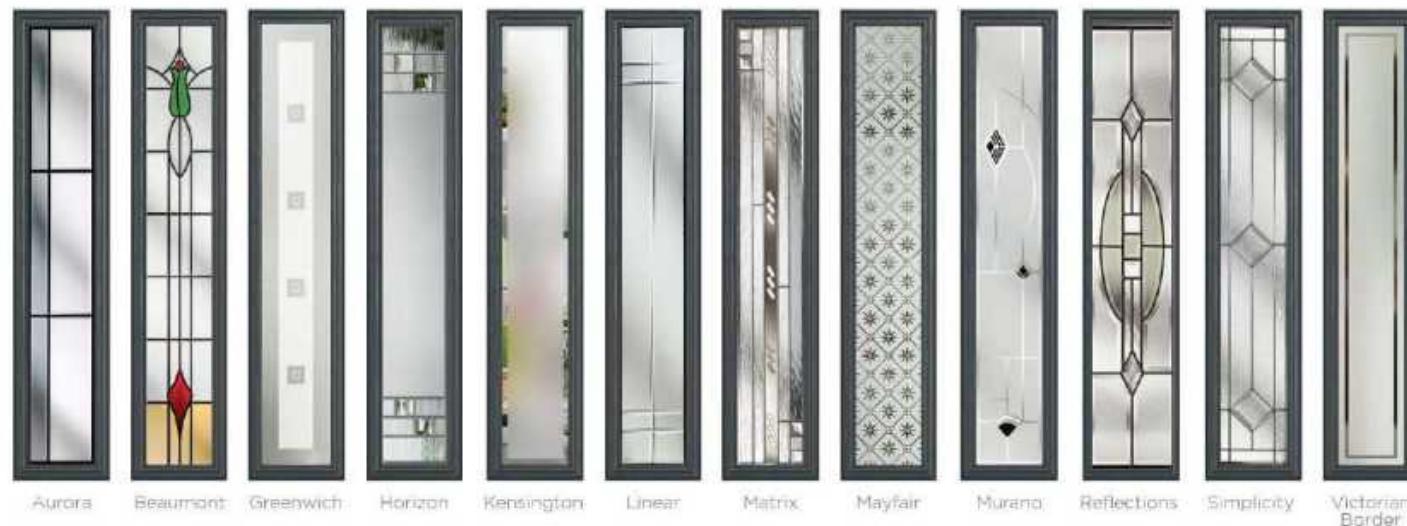

Great Lengths

We've gone to great lengths to offer this contemporary style door featuring full length glazing which works well when paired with both art deco and modern styles.

12 Decorative Glass Options

Aurora Beaumont Greenwich Horizon Kensington Linear Matrix Mayfair Murano Reflections Simplicity Victorian Border

Available with Ultimate Glass Surround.