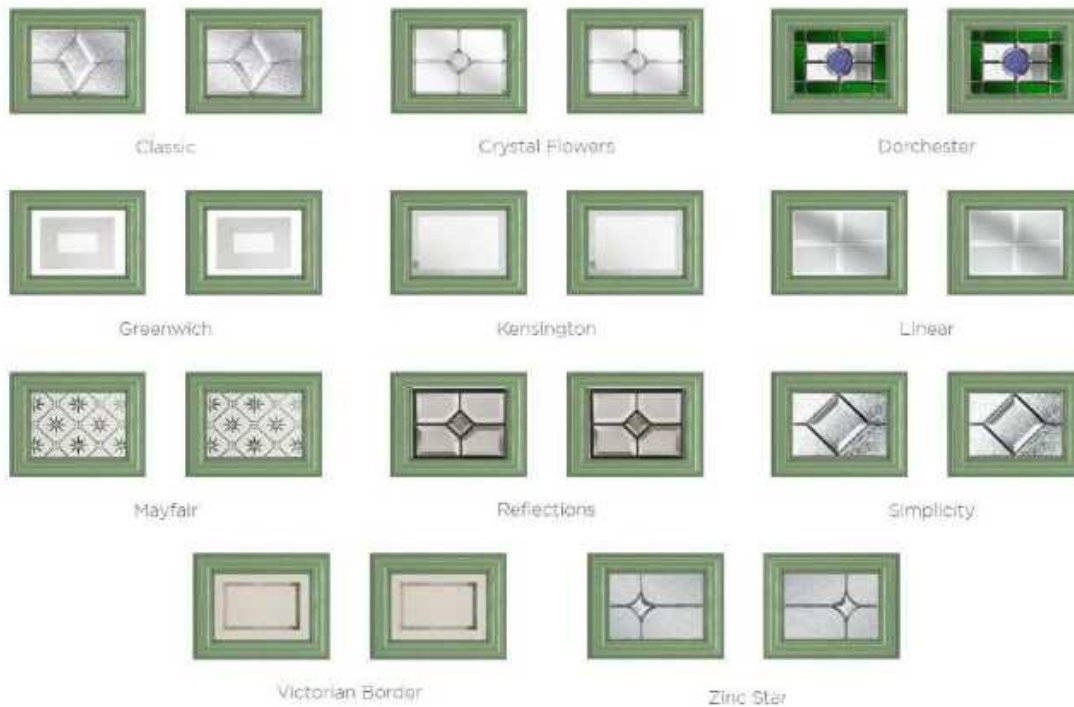

Majestic Masterpiece

The Middleton door complements authentic Edwardian and Georgian architecture with the option to include glazing in the top panels.

11 Decorative Glass Options

Middleton 2
Colour - Chartwell Green
Glass - Simplicity