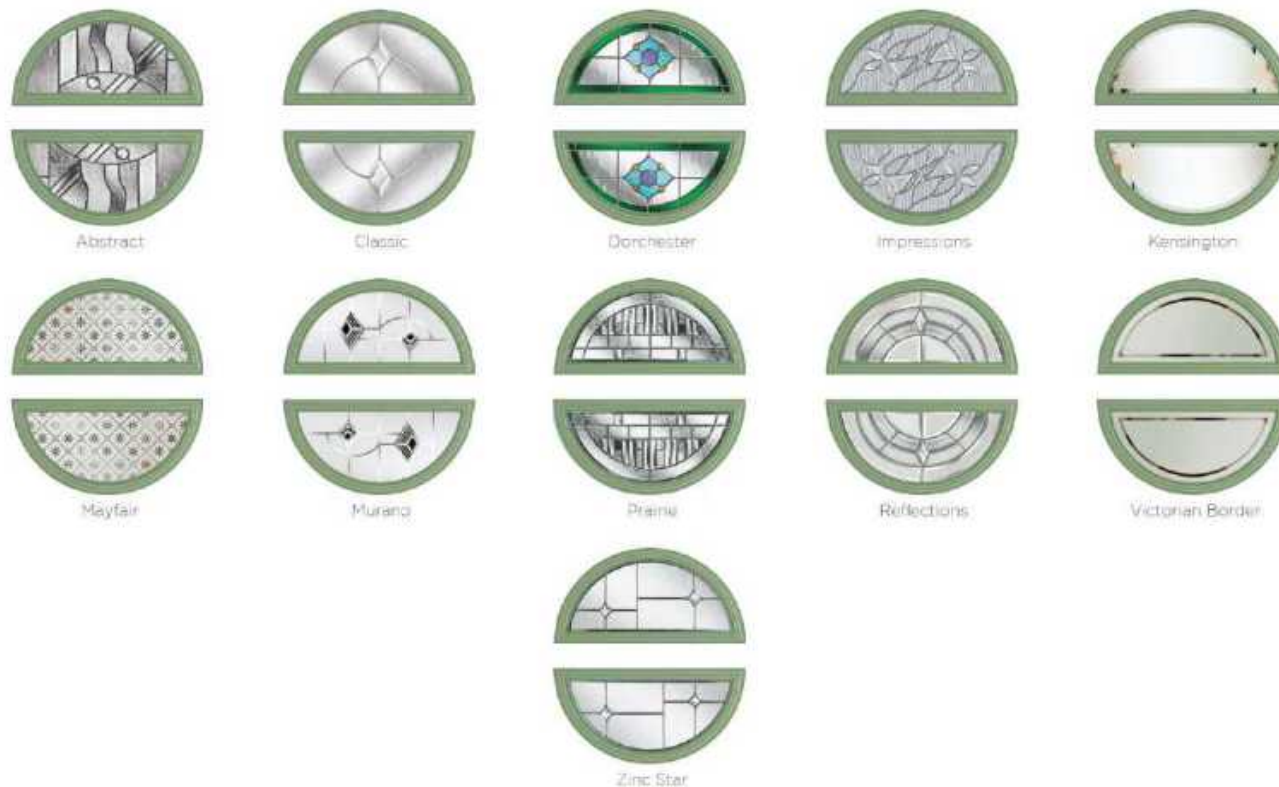

The All Rounder

The Kent door really is unique with its glazing design almost going full circle. This style looks equally good with one of the comprehensive glass designs as it does with simple satin glass.

11 Decorative Glass Options

Kent
Colour - Chartwell Green
Glass - Classic

This door is available with or without grooves

32 Build your own door at compdoor.co.uk