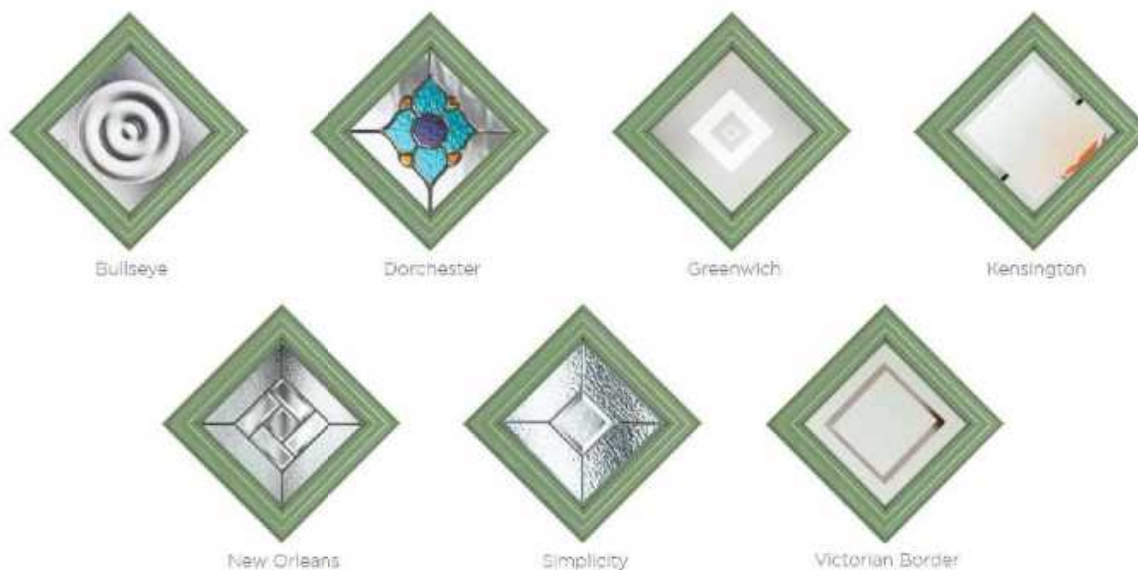

Modern Twist

The Richmond design can be complemented with our stainless-steel bar handle for a truly contemporary look.

7 Decorative Glass Options

Richmond
Colour - Chartwell Green
Glass - New Orleans

This door is available with or without grooves

Available with Ultimate Glass Surround.

22 Build your own door at compdoor.co.uk